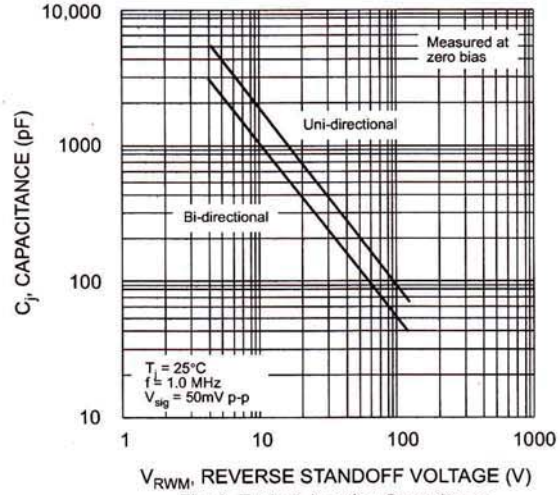

SINLOON®

TVS 瞬態電壓抑制二極管  
Voltage : 5V0 - 170V

1.5SMCJ5.0 - 1.5SMCJ170CA  
1500W Surface Mount Transient Voltage Suppressor

Electrical Characteristics Curve

Fig. 1 Pulse Derating Curve

Fig. 2 Typical Junction Capacitance