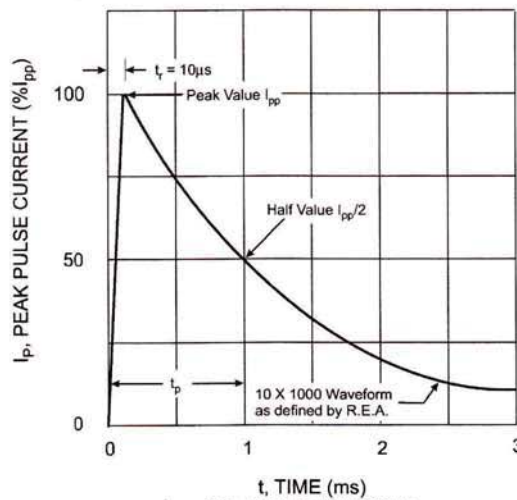

Fig. 3 Pulse Rating Curve

Fig. 4 Pulse Waveform

**SINLOON®**

**TVS 瞬態電壓抑制二極管**  
**Voltage : 5V0 - 170V**

**1.5SMCJ5.0 - 1.5SMCJ170CA**  
**1500W Surface Mount Transient Voltage Suppressor**

**Packaging Information**