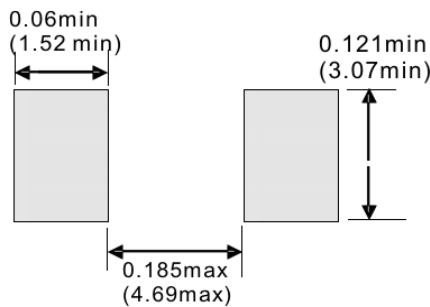

Tape Reel

330 x 12mm

Carton:

**Recommended Footprint**

Inched (mm)

**Marking Information**

Cathode: Polarity Band Except Bi-Direction Type  
XXX: Device Code see Marking Code.

※美隆公司產品規格及其特性參數的改變或更新恕不另行通知。  
※Mayloon characteristic parameters of electronic product specification changes or updates without notice to improve