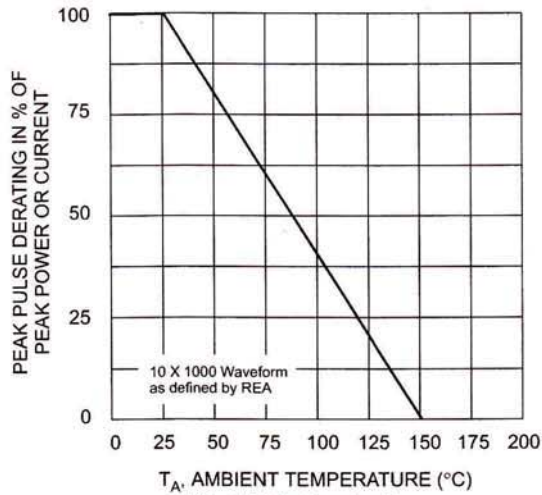

SINLOON®

TVS 瞬態電壓抑制二極管  
Voltage : 5V0 - 170V

1.5SMCJ5.0 - 1.5SMCJ170CA  
1500W Surface Mount Transient Voltage Suppressor

Electrical Characteristics Curve

Fig. 1 Pulse Derating Curve

Fig. 2 Typical Junction Capacitance