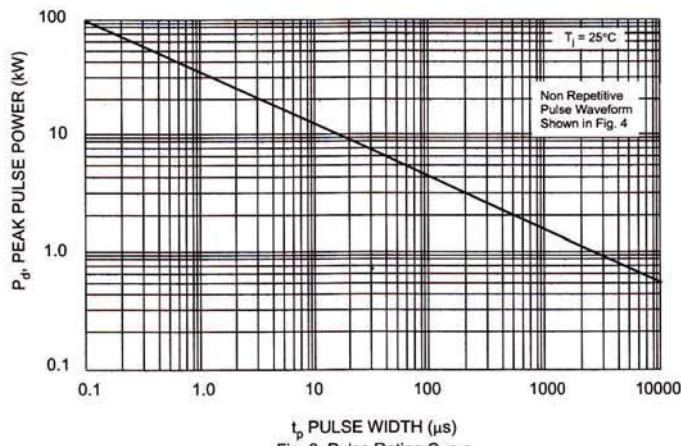

- Note:
1. Non-repetitive current pulse per Figure 4 and derated above T<sub>A</sub> =25°C per Figure 1.
  2. Mounted on 8.0mm<sup>2</sup> copper pad to each terminal
  3. Measured on 8.3ms single half sine-wave or equivalent square wave, duty cycle = 4 pulses per minutes maximum.
  4. Lead temperature at 75°C
  5. Peak pulse power waveform is 10/1000µS.
  6. Mounted on minimum recommended pad layout.

SINLOON®

TVS 瞬態電壓抑制二極管  
Voltage : 5V0 - 170V

1.5SMCJ5.0 - 1.5SMCJ170CA  
1500W Surface Mount Transient Voltage Suppressor

Electrical Characteristics Curve

Fig. 1 Pulse Derating Curve

Fig. 2 Typical Junction Capacitance