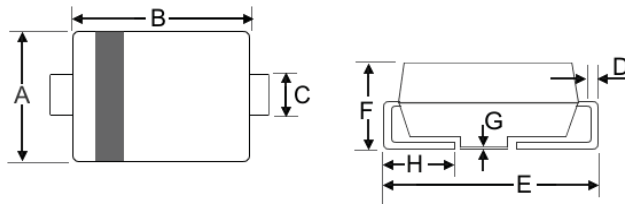

□ Mechanical Data

- ◆ Weight: 0.21 grams (approx)
- ◆ Marking: Device Marking Code
- ◆ Case: SMC/DO-214AB, Molded Plastic
- ◆ Polarity: Cathode Band Except Bi-Directional
- ◆ Terminals: Solder Plated, Solderable per MIL-STD-750, Method 2026.
- ◆ Lead Free: For **RoHS** / Lead Free Version Add "-LF" Suffix to part Number.

□ Dimension

Case: SMC/DO-214AB (mm)

| Dim | Min   | Max   |
|-----|-------|-------|
| A   | 5.59  | 6.22  |
| B   | 6.6   | 7.11  |
| C   | 2.75  | 3.25  |
| D   | 0.152 | 0.305 |
| E   | 7.75  | 8.13  |
| F   | 2.0   | 2.62  |
| G   | 0.051 | 0.203 |
| H   | 0.76  | 1.27  |

Figure Case SMC/DO-214AB

- "C" : Suffix designates Bi-directional Devices
- "A" : Suffix designates ±5% Tolerance Devices
- "No" : Suffix designates ±10% Tolerance Devices

□ Maximum Ratings and Electrical Characteristics @T<sub>A</sub>=25°C unless otherwise specified

- Note:
1. Non-repetitive current pulse per Figure 4 and derated above T<sub>A</sub> =25°C per Figure 1.
  2. Mounted on 8.0mm<sup>2</sup> copper pad to each terminal
  3. Measured on 8.3ms single half sine-wave or equivalent square wave, duty cycle = 4 pulses per minutes maximum.
  4. Lead temperature at 75°C
  5. Peak pulse power waveform is 10/1000µS.
  6. Mounted on minimum recommended pad layout.