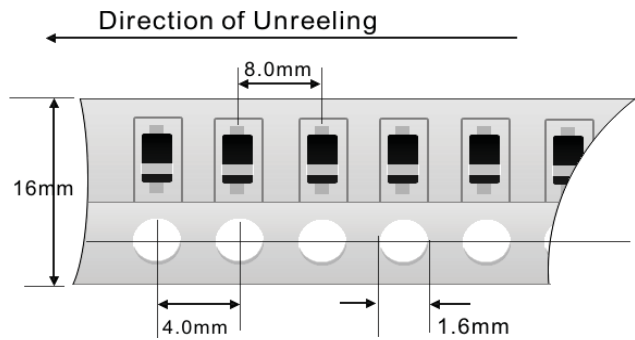

SINLOON®

TVS 瞬態電壓抑制二極管
Voltage : 5V0 - 170V

1.5SMCJ5.0 - 1.5SMCJ170CA
1500W Surface Mount Transient Voltage Suppressor

☐ **Packaging Information**

Dimension Reel Tape	Quantity (Pcs)	Inner Box Size L x W x H	Quantity (Pcs)	Carton Size L x W x H	Quantity (Pcs)	Gross Weight
330 mm	3,000	340 x 337 x 45 mm	6,000	370 x 370 x 420 mm	48,000	19.0kg

1. Note:
1. Paper Reel, White or gray color.
  2. Components are packed in accordance with EIA standard 481- and 481-2
  3. Shipping quantity given is for minimum packing quantity only.
3. For minimum order quantity, please consult the Sales Department.

Tape Reel

330 x 12mm