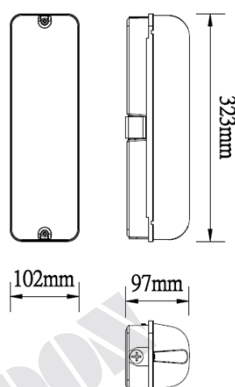

SINLOON®

LED 明裝吸頂面包燈
LED Ceiling box lamps - series

明裝面包燈

Box Lamp

* The lamp can be attached to microwave sensor

Feature (特性):

Cover material(燈罩): Transparent glass the glass light cover (PC罩表面噴砂塗UV)
Angle of light(光束角): 100° Deg (100度周光)
Color temp.(色溫): Warm/White (黃光/白光)
Lumen (光通量): 85~100lm/W (流明/瓦)
Lifetime (使用時間): 50000hrs. (小時)

Figure: (外型)

Characteristic Parameters (電性參數):

型號 Model No. :	HR6-061-8W	HR6-061-12W
功率 Wattage:	8W ±5%	12W ±5%
光通量 Lumen:	850lm ±10%	1020lm ±10%
色溫 Color temperature.	3000K/4000K/6000K	3000K/4000K/6000K
顏色 Color:	Warm/White	Warm/White
輸入電壓 Input voltage:	110V-277V	110V-277V
驅動電流 Driver Current:	350mA	350mA
驅動類型 Driver solution.	15-27V Max.35V	15-27V Max.35V
數量 LED Filament Q'ty.	#2835 36 pcs	#2835 54 pcs
光束角 Angle of light :	100°	100°
顯色指數 Color rendering index:	>80Ra	>80Ra
功率因數 Power factor (Pf)	>0.9	>0.9
壽命 Lifetime:	50000hrs	50000hrs
環境溫度 Ambient temperature:	-20°C ~ 60°C	-20°C ~ 60°C
材質 Material:	Metal box +Transparent the plastic cover (PC罩表面噴砂塗UV)	
防護等級 IP Rating:	IP65	IP65
封裝方法 LED Chips.	Chip On Board	Chip On Board
認證 Certificate:	CE/RoHS/IP65	CE/RoHS/IP65
尺寸 Lamp dimension:	323*102*97mm	323*102*97mm
耗電量 Power consumption:	0.144deg/24hrs	0.288deg/24hrs
* 微波感應功能 Microwave Radar sensor:	全熄 All off; 微光 Glimmer	全熄/All off; 微光 Glimmer

Order Information (選購方法):

Example: HR6-061-8W

Dimension:

外殼材質: 鋁壓鑄白紗紋烤漆
噴沙PC罩子抗紫外綫UV

* 註 Remark:

本燈具可附加微波感應器.

全熄或微光為10%.

The lamp can be attached to microwave radar sensor control,